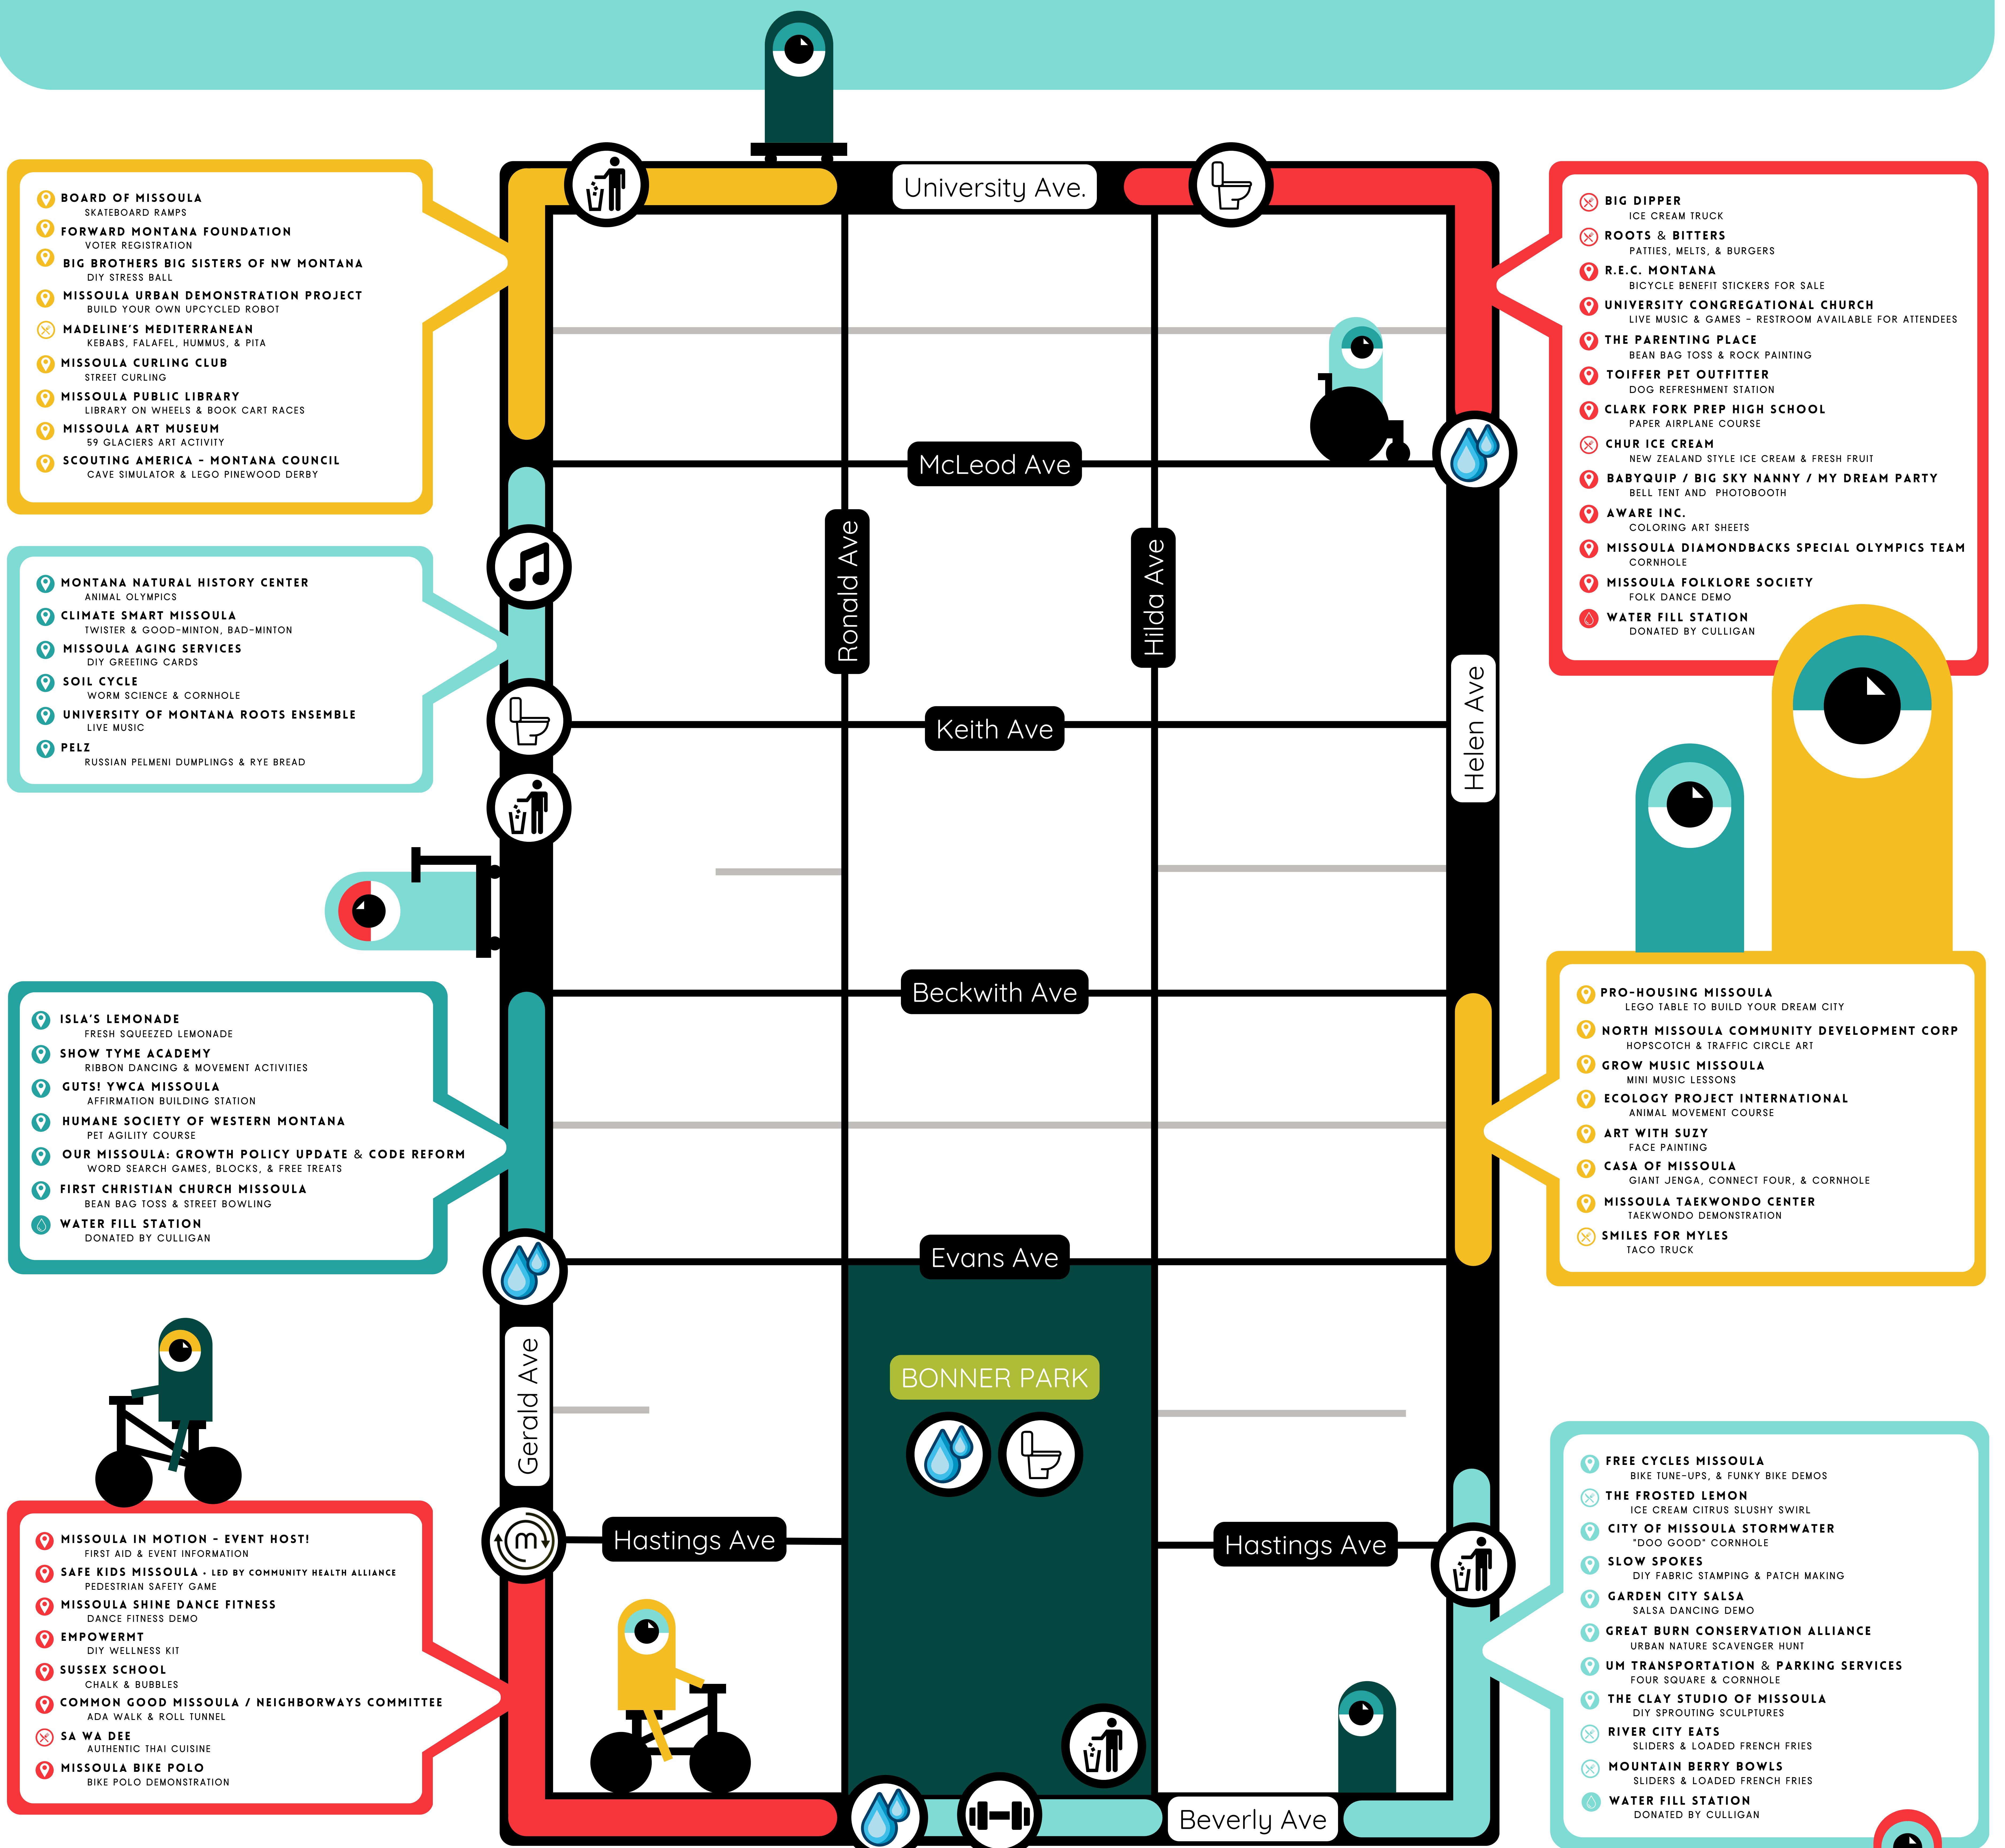

SUNDAYSTREETS

MISSOULA

- BOARD OF MISSOULA
SKATEBOARD RAMPS
- FORWARD MONTANA FOUNDATION
VOTER REGISTRATION
- BIG BROTHERS BIG SISTERS OF NW MONTANA
DIY STRESS BALL
- MISSOULA URBAN DEMONSTRATION PROJECT
BUILD YOUR OWN UPCYCLED ROBOT
- MADELINE'S MEDITERRANEAN
KEBABS, FALAFEL, HUMMUS, & PITA
- MISSOULA CURLING CLUB
STREET CURLING
- MISSOULA PUBLIC LIBRARY
LIBRARY ON WHEELS & BOOK CART RACES
- MISSOULA ART MUSEUM
59 GLACIERS ART ACTIVITY
- SCOUTING AMERICA - MONTANA COUNCIL
CAVE SIMULATOR & LEGO PINewood DERBY

- MONTANA NATURAL HISTORY CENTER
ANIMAL OLYMPICS
- CLIMATE SMART MISSOULA
TWISTER & GOOD-MINTON, BAD-MINTON
- MISSOULA AGING SERVICES
DIY GREETING CARDS
- SOIL CYCLE
WORM SCIENCE & CORNHOLE
- UNIVERSITY OF MONTANA ROOTS ENSEMBLE
LIVE MUSIC
- PELZ
RUSSIAN PELMENI DUMPLINGS & RYE BREAD

UTILITIES

- FIRST AID & INFO BOOTH
FIRST AID, EVENT INFORMATION, AND PRINTED MAPS
- RESTROOMS (ALL GENDER)
ADA ACCESSIBLE RESTROOM LOCATED AT GERALD & KEITH AVE
- WATER BOTTLE FILL STATION
REUSEABLE WATER BOTTLE FILLING STATION DONATED BY CULLIGAN
- TRASH & RECYCLING
THANK YOU FOR RECYCLING AND DISPOSING OF YOUR TRASH